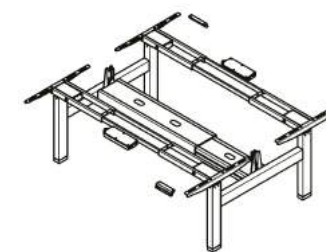

# SMART DESK

Desks with electric height adjustment

SINGLE DESK

DOUBLE DESK

# SINGLE DESK

Dual motor desk frame. It allows your desk a gentle motion and supports you a coordinated office space.

# WORKTOP DIMENSIONS