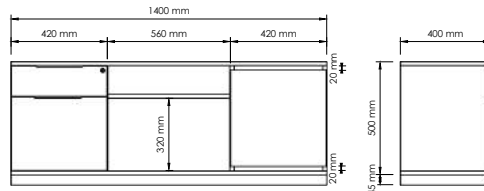

ACCESORIES