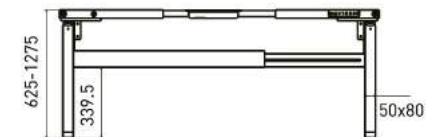

# SMART DESK

Desks with electric height adjustment

SINGLE DESK

DOUBLE DESK

# SINGLE DESK

Dual motor desk frame. It allows your desk a gentle motion and supports you a coordinated office space.

# WORKTOP DIMENSIONS