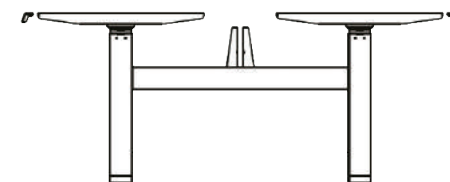

# SMART DESK

Desks with electric height adjustment

SINGLE DESK

DOUBLE DESK

# SINGLE DESK

Dual motor desk frame. It allows your desk a gentle motion and supports you a coordinated office space.

# DOUBLE DESK

Electric bench workstation. Just touching a button, you can simply raise and lower the height of your desk.

# WORKTOP DIMENSIONS