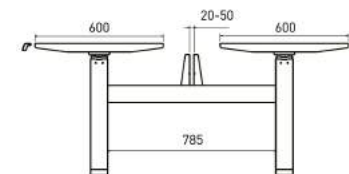

# SMART DESK

Desks with electric height adjustment

SINGLE DESK

DOUBLE DESK

# SINGLE DESK

Dual motor desk frame. It allows your desk a gentle motion and supports you a coordinated office space.

# WORKTOP DIMENSIONS