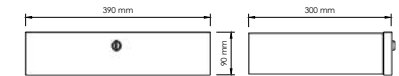

DIMENSIONS

ACCESORIES