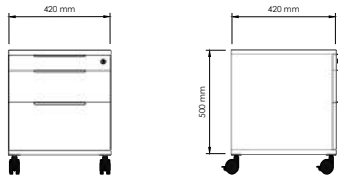

DIMENSIONS

ACCESORIES