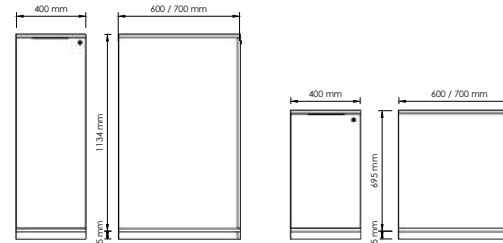

ACCESORIES