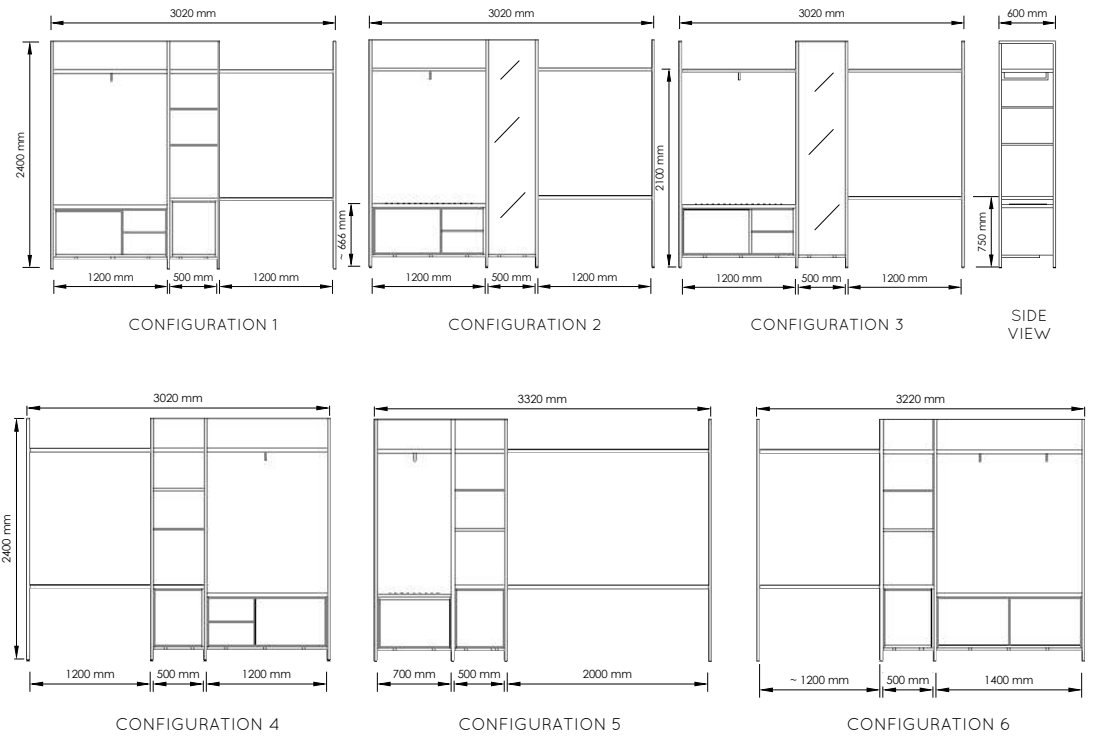

LUND

Modern hotel furniture

* It is possible to make a configuration with individual dimensions

600

601

604

200

VERSION 1 - WITH LAMINATED BOARD

VERSION 2 - WITH UPHOLSTERY

Essenza 01

Essenza 02

Essenza 03

Essenza 04

Essenza 05

Essenza 06

Essenza 07