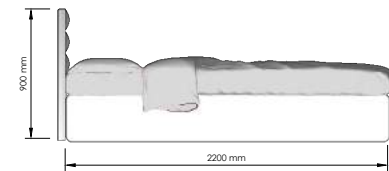

LUND

Modern hotel furniture

* It is possible to make a configuration with individual dimensions

600

601

604

200

VERSION 1 - WITH LAMINATED BOARD