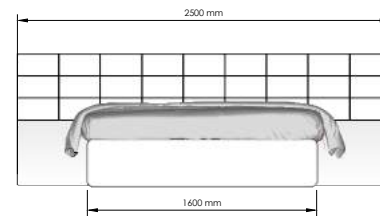

LUND

Modern hotel furniture

* It is possible to make a configuration with individual dimensions

600

601

604

200

VERSION 1 - WITH LAMINATED BOARD