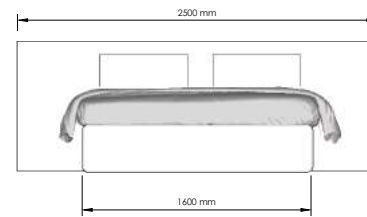

LUND

Modern hotel furniture

* It is possible to make a configuration with individual dimensions

600

601

604

200

VERSION 1 - WITH LAMINATED BOARD