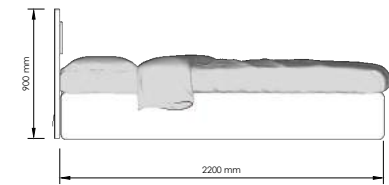

LUND

Modern hotel furniture

* It is possible to make a configuration with individual dimensions

600

601

604

200

VERSION 1 - WITH LAMINATED BOARD